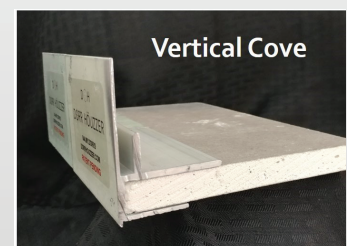

DORR HÖUZZER™

TRIMLESS DOORS AND MODERN LIGHT COVES

PERFECT LIGHT COVES

Simple and fast installation while providing a sharp design.

Designed by drywall contractors to cut cost on labor.

- Insert, fasten, and finish
- Alodine coated for primer and paint
- Available in custom finishes
- Custom radiuses
- **IMMEDIATE DELIVERY AVAILABLE**